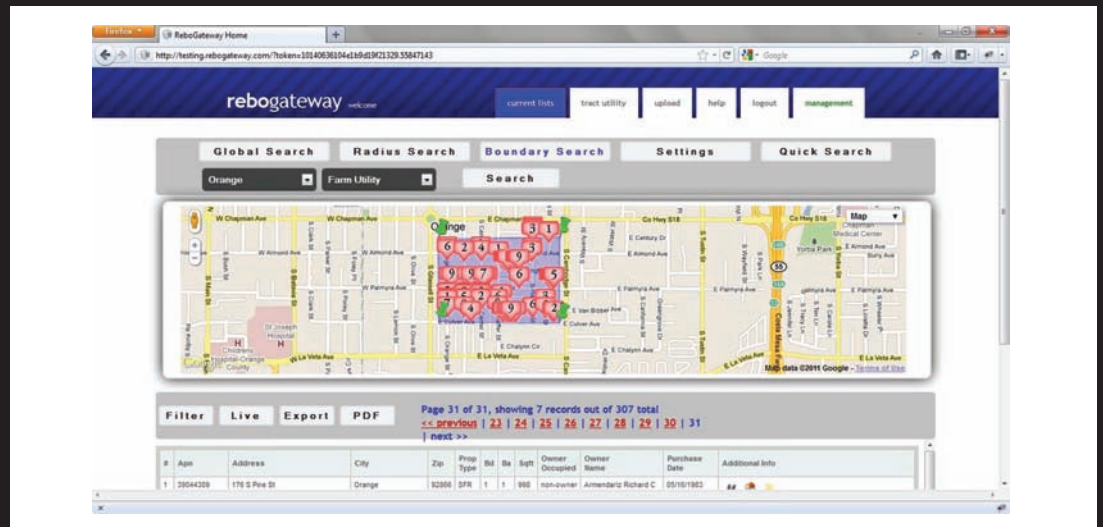

benutech
brilliant real estate solutions

Introducing ReboGateway

**ReboGateway
Currently Covering**

**Orange County
Los Angeles
Riverside
San Bernardino
San Diego
Ventura**

**Monthly Subscription
$29.95 per Month
Per County**

**LEADS
CATEGORIES
& FEATURES**

**Divorce
Expires
FSBO'S
Just Listed & Just
Sold
Notice of Default
Notice of Sale
Probate
New REO'S
Farm Utility
Live Farms
Tract Utility
Tax Defaults**

SIGN UP TODAY!!

"Brilliant Real Estate Solutions"

Welcome to ReboGateway powered by benutech, Inc. Benutech is providing real estate agents and brokers the most advanced research system in the industry today. ReboGateway is a completely automated system providing reliable data that successfully enhances brokers and real estate agents listings and sales.

Choose from a catalog of opportunities such as Expired Listings, For Sale by Owner, Notice of Default and Sale, Just Listed and Just Sold, and several additional categories. Updated throughout the day, ReboGateway provides unlimited access to information with guaranteed efficiency and results.

Subscribe Today!!

www.rebogateway.com

866.887.0206

Brilliant Real Estate Solutions

Powered by benutech, inc.

www.benutech.net